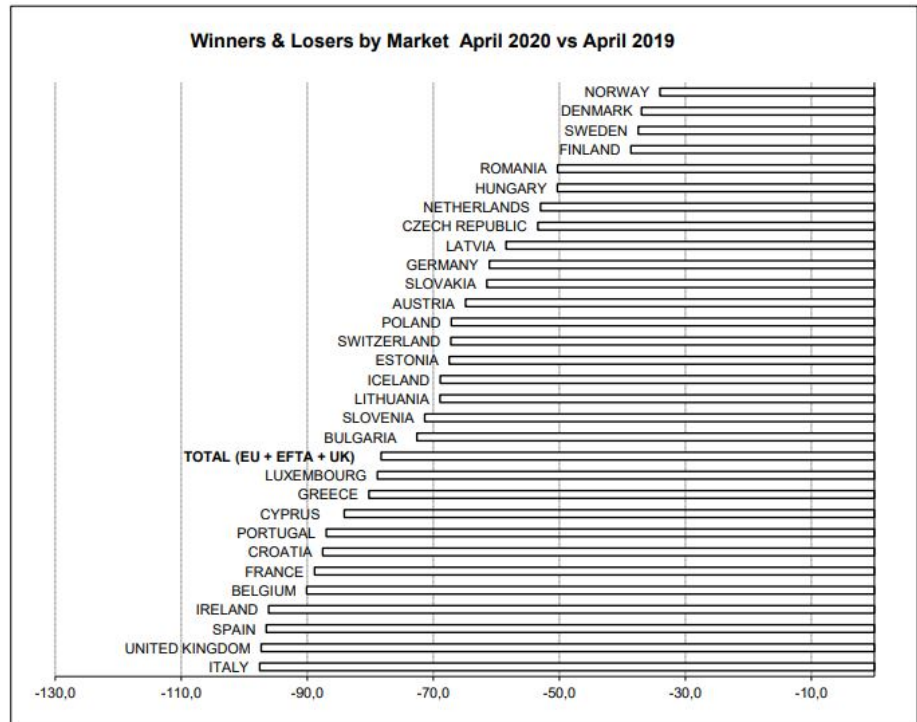

Countries	April 20/19 % Chg
NORWAY	-34.0
DENMARK	-37.0
SWEDEN	-37.5
FINLAND	-38.6
ROMANIA	-50.3
HUNGARY	-50.3
NETHERLANDS	-53.0
CZECH REPUBLIC	-53.4
LATVIA	-58.5
GERMANY	-61.1
SLOVAKIA	-61.5
AUSTRIA	-64.9
POLAND	-67.1
SWITZERLAND	-67.2
ESTONIA	-67.5
ICELAND	-68.9
LITHUANIA	-68.9
SLOVENIA	-71.4
BULGARIA	-72.6
TOTAL (EU + EFTA + UK)	-78,3
LUXEMBOURG	-78.9
GREECE	-80.2
CYPRUS	-84.1
PORTUGAL	-87.0
CROATIA	-87.5
FRANCE	-88.8
BELGIUM	-90.1
IRELAND	-96.1
SPAIN	-96.5
UNITED KINGDOM	-97.3
ITALY	-97.6

(*) data for Malta currently not available.
Fonte: ACEA

Caption:

Description:

Dimensions: 1016 x 619

aperture: 0

credit:

camera:

caption: