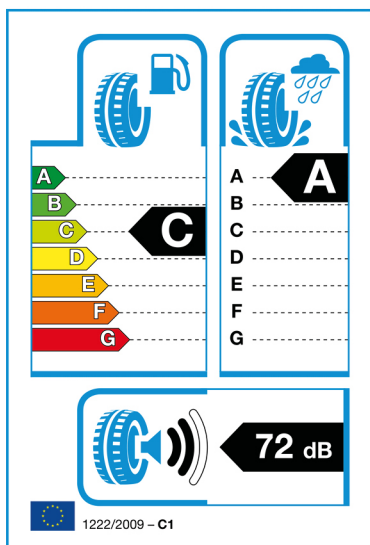

The new EU tyre label | New content:

old label

- 1 Trade name / brand of the Suppliers
- 2 QR-code (direct access to the public part of the EU product database)
- 3 Tyre type identification (item number)
- 4 Tyre size, load index, speed index
- 5 Snow handle pictogram: 3PMSF
- 6 Ice grip piktogram

new label

Caption:

Description:

Dimensions: 2126 x 1535

aperture: 0

credit:

camera:

caption: