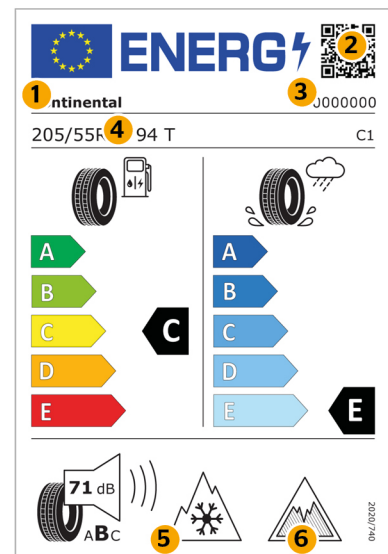

The new EU tyre label | New content:

old label

- 1 Trade name / brand of the Suppliers
- 2 QR-code (direct access to the public part of the EU product database)
- 3 Tyre type identification (item number)
- 4 Tyre size, load index, speed index
- 5 Snow handle pictogram: 3PMSF
- 6 Ice grip piktogram

new label

Caption:

Description:

Dimensions: 2126 x 1535

aperture: 0

credit:

camera:

caption: