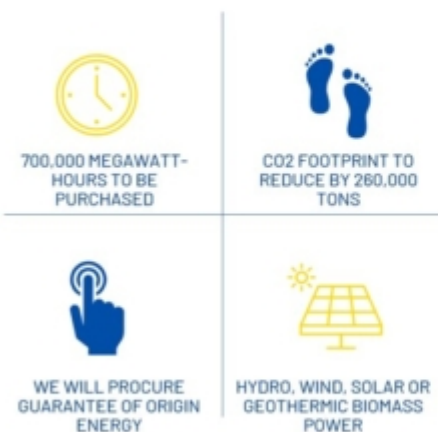

GOODYEAR
BETTERFUTURE
RENEWABLE ENERGY IN EMEA

"Switching to 100% renewable electricity at these Goodyear production facilities fits perfectly with our commitment to reduce our carbon footprint."

Chris Delaney, president, Goodyear EMEA.

Caption:

Description:

Dimensions: 550 x 413

aperture: 0

credit:

camera:

caption:

created_timestamp: 0

copyright:

focal_length: 0

iso: 0

shutter_speed: 0

title:

orientation: 0