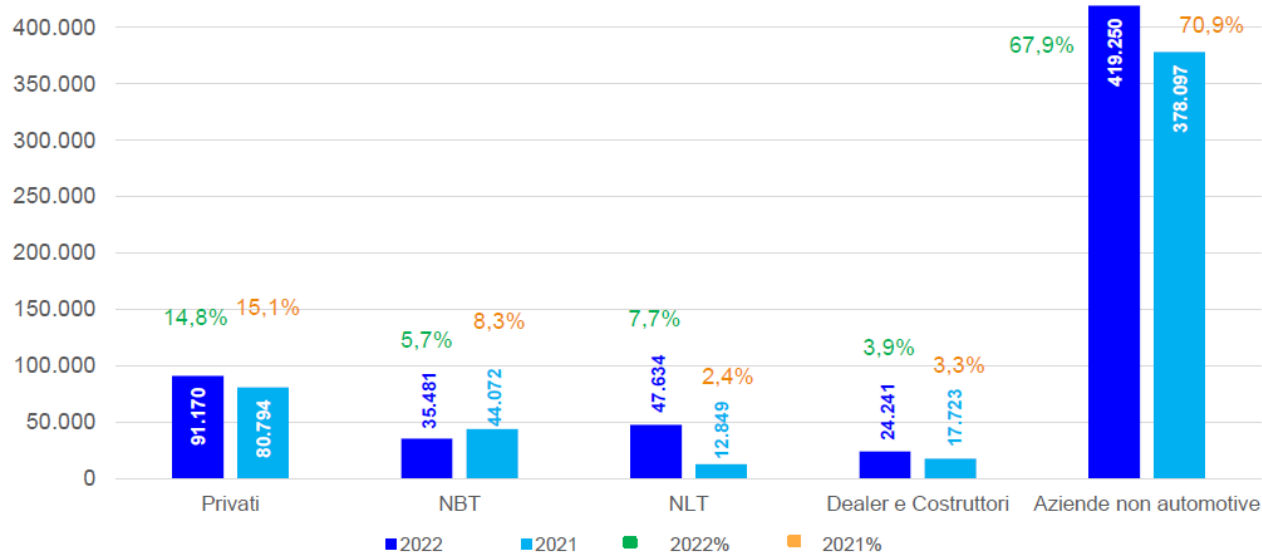

NLT: andamento 12 mesi

Osservatorio Utilizzatori NLT, 12 mesi 2022, Centro Studi e Statistiche UNRAE

11

Caption:

Description:

Dimensions: 1085 x 596

aperture: 0

credit:

camera:

caption:

created_timestamp: 0

copyright:

focal_length: 0

iso: 0

shutter_speed: 0

title: